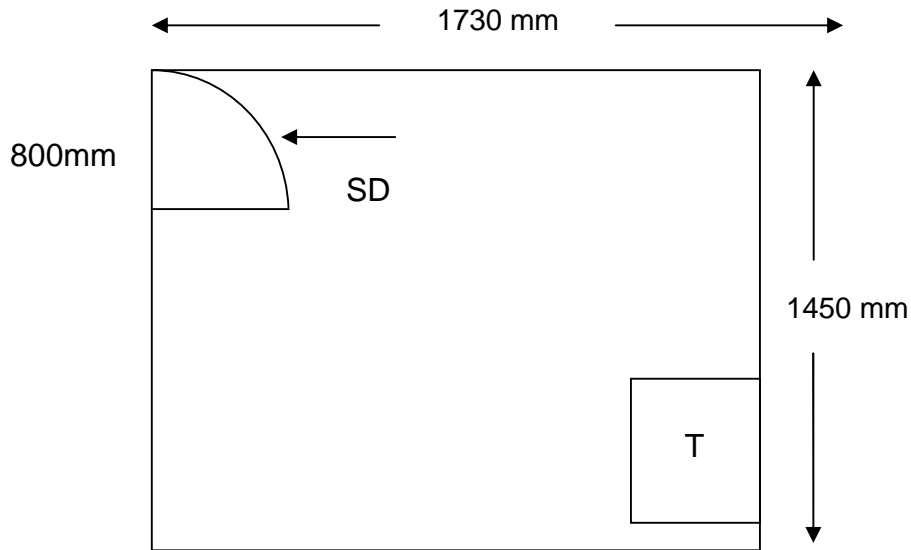

Food counter: The counter is 950mm at sitting heights.

Seating: Low lounge seating and high bar stools are available on the ground level.

Menu: These are in good colour contrast and easy to read with a 12 point font.

Door: The door is 800mm wide with a knob handle and it's tiled throughout with non slippery surface.

Pan height: 460mm with a handrail.

Basin height: The basins are located outside the cubicle and are 860mm with knee access.

Lighting: The light works with a push-button on a timer. It is located at 1050mm heights.

- T = Toilet
- WB = Wash Basin
- SD = Swing door
- SLD = Sliding door
- SWR = Shower recess

Information collected by: