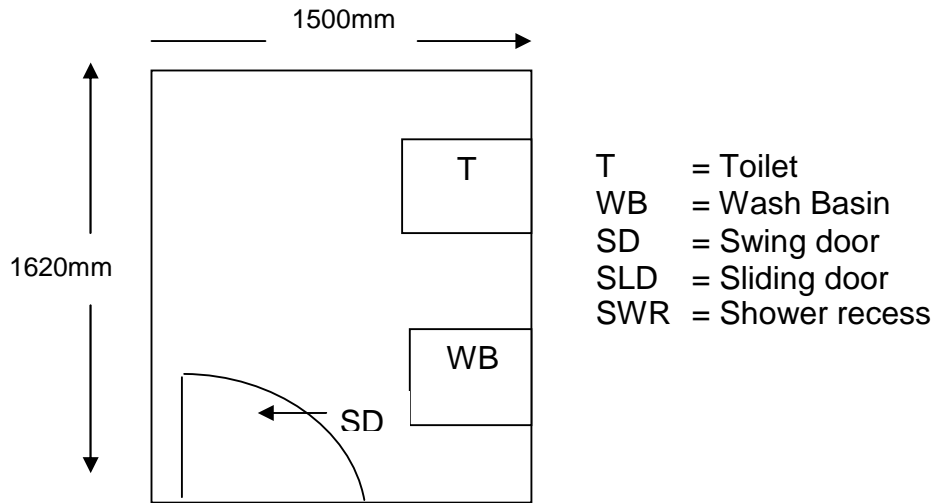

Entrance door: Wide open barrier free double doors.

Internal: Wooden floor with limited wheelchair access. Place order on counter, however staff will attend wheel chair patrons. The pedestal tables are 720mm high and the wooden chairs with firm seating are 460mm high.

Door: The door is 800mm wide with appropriate signage on it. There is a swing door with knob handle, which is heavy to open and fast to close. There is good clearance on latch side 670mm.

Pan height: 480mm with rail on wall

Basin height: 830mm

Lighting: The light switch is 1000mm above ground and located on right hand side. Wheelchair suitability rating is (Y)

Information collected by:

Shire of Broome August 2007

Care has been taken to ensure the accuracy of this information however no guarantee is given that the facility is fully accessible.