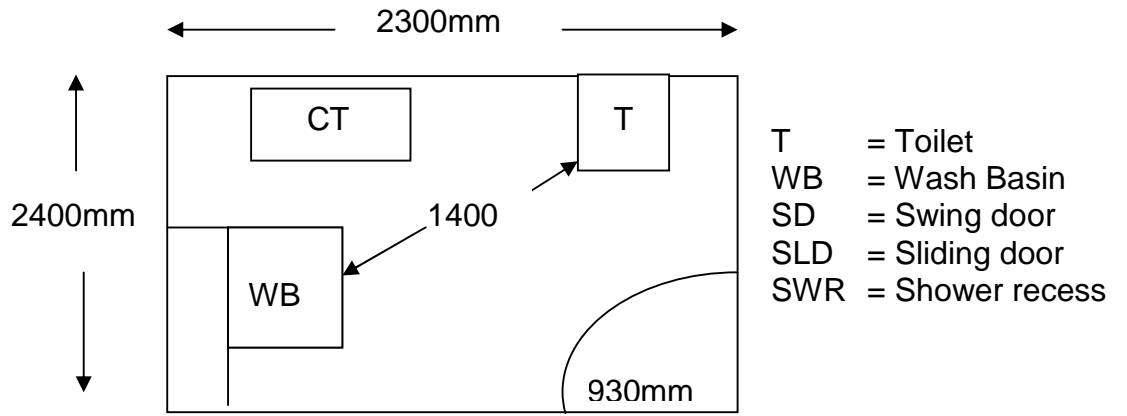

External entrance:

It has a double door with one side of 700mm kept open.

Foyer: Low pile carpet and spacious ample room for all wheelchairs. The foyer has tables and chairs with backrests and armrests. The seating height is 450mm and the tables have good knee clearance. There is also an ATM available at sitting height.

Cinema one: Has space for two wheelchairs at the back of the cinema. The area is 1200mm x 1800mm. The seats are soft with armrests and backrests. The seat height is 450mm with 400mm knee clearance.

Cinema two: Has four wheelchair spaces at the rear of the front section. The section has chairs and seating with armrests and backrests of the same dimension as cinema one. An audio loop is available in certain sections of the cinema. A map showing the audio areas is displayed in foyer at the entry to each cinema.

Accessible toilet:

There is a unisex accessible toilet available situated within the foyer and to the rear. The access is level and barrier free.

Door: The swing door is 930mm wide and has a push action entry and pull action exit. It has a large 'D' handle on the inside. The door is heavy to open and slow to close. There is 930mm clearance on the latch side. Wheelchair access (Y+)

Pan height: 450mm.

Basin height: 790mm with knee clearance.

Change table: There is a fold down change table with a height of 900mm.

Lighting: The lighting is on at all times.

Information collected by:

Shire of Broome August 2007