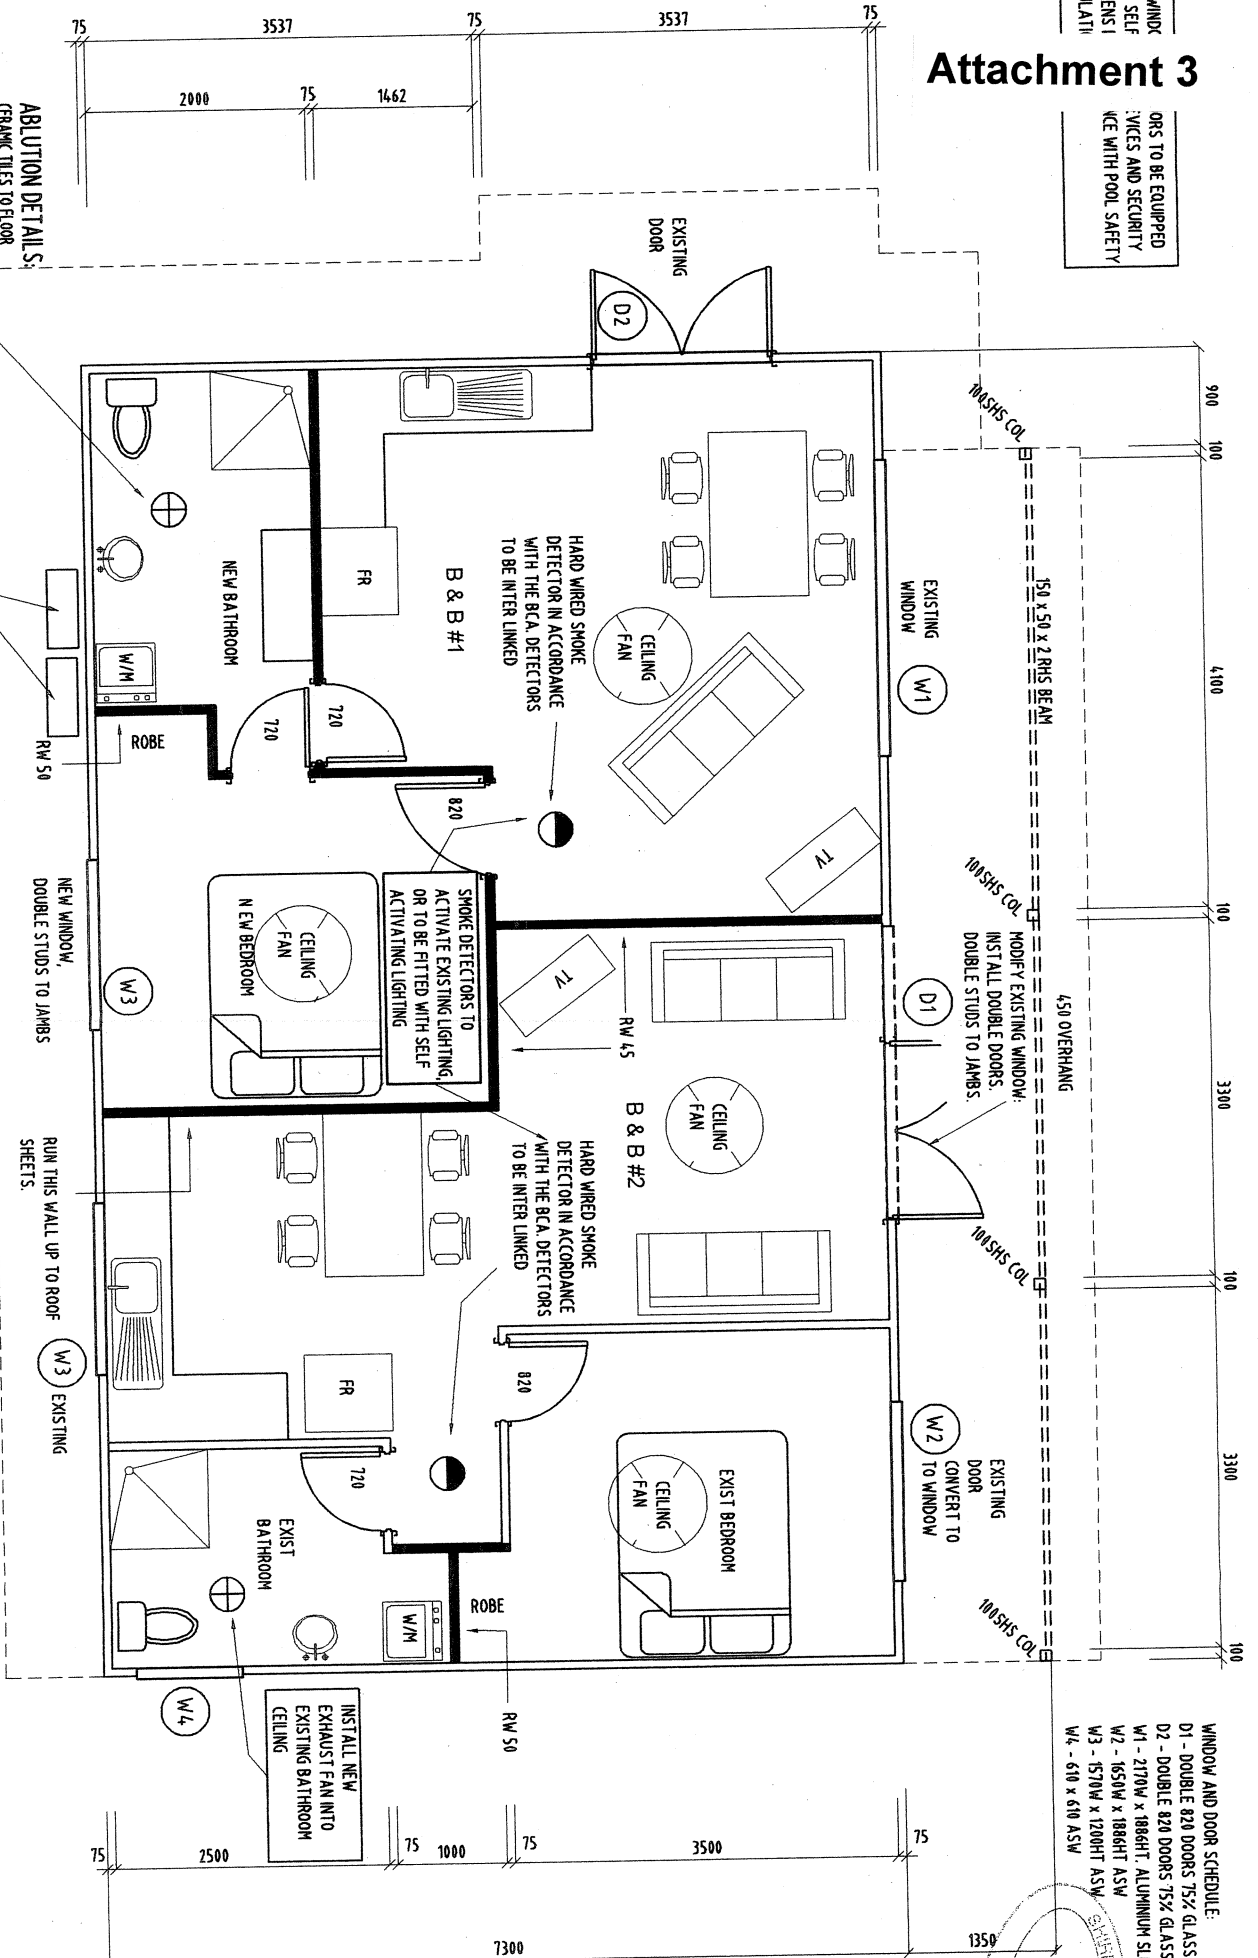

Attachment 3

ALL WINDOW
WITH SELF
SCREENS &
REGULATI

ORS TO BE EQUIPPED
WITH SELF
SECURITY
WITH POOL SAFETY

1. **WINDOW AND DOOR SCHEDULE:**
2. D1 - DOUBLE 820 DOORS 75% GLASS
   - D2 - DOUBLE 820 DOORS 75% GLASS
   - W1 - 2170W x 1886HT ALUMINIUM SLIDING WINDOW
   - W2 - 1650W x 1886HT ASW
   - W3 - 1570W x 1200HT ASW
   - W4 - 610 x 610 ASW

NOV 2010

HARD WIRED SMOKE
DETECTOR IN ACCORDANCE
WITH THE BCA DETECTORS
TO BE INTER LINKED

SMOKE DETECTORS TO
ACTIVATE EXISTING LIGHTING
OR TO BE FITTED WITH SELF
ACTIVATING LIGHTING

HARD WIRED SMOKE
DETECTOR IN ACCORDANCE
WITH THE BCA DETECTORS
TO BE INTER LINKED

INSTALL NEW
EXHAUST FAN INTO
EXISTING BATHROOM
CEILING

INVERTER TYPE SPLIT SYSTEM AIR
CONDITIONERS INSTALLED IN ACCORDANCE
WITH B.C.A. 3.12.5.3, LOCATION INDICATIVE
ONLY

REV 'A' EXHAUST FAN AND SMOKE ALARM NOTES ADDED pdf 03-04-08

Project: **PROPOSED INTERNAL WALLS AND VERANDAH**
LOT 1302, No 12 BARDWELL STREET
BROOME

Client: _____

Scale: 1:50

DATE 28-02-08

Checked: pdf

Drawn: pdf

Drawing No: 0201-A2

Rev: A

building advice
building design
drafting solutions
po box 6325
broome 6125
ph 08 91923189
poster@pqs.com.au
m 0407089851

reliable
experienced
building consultants