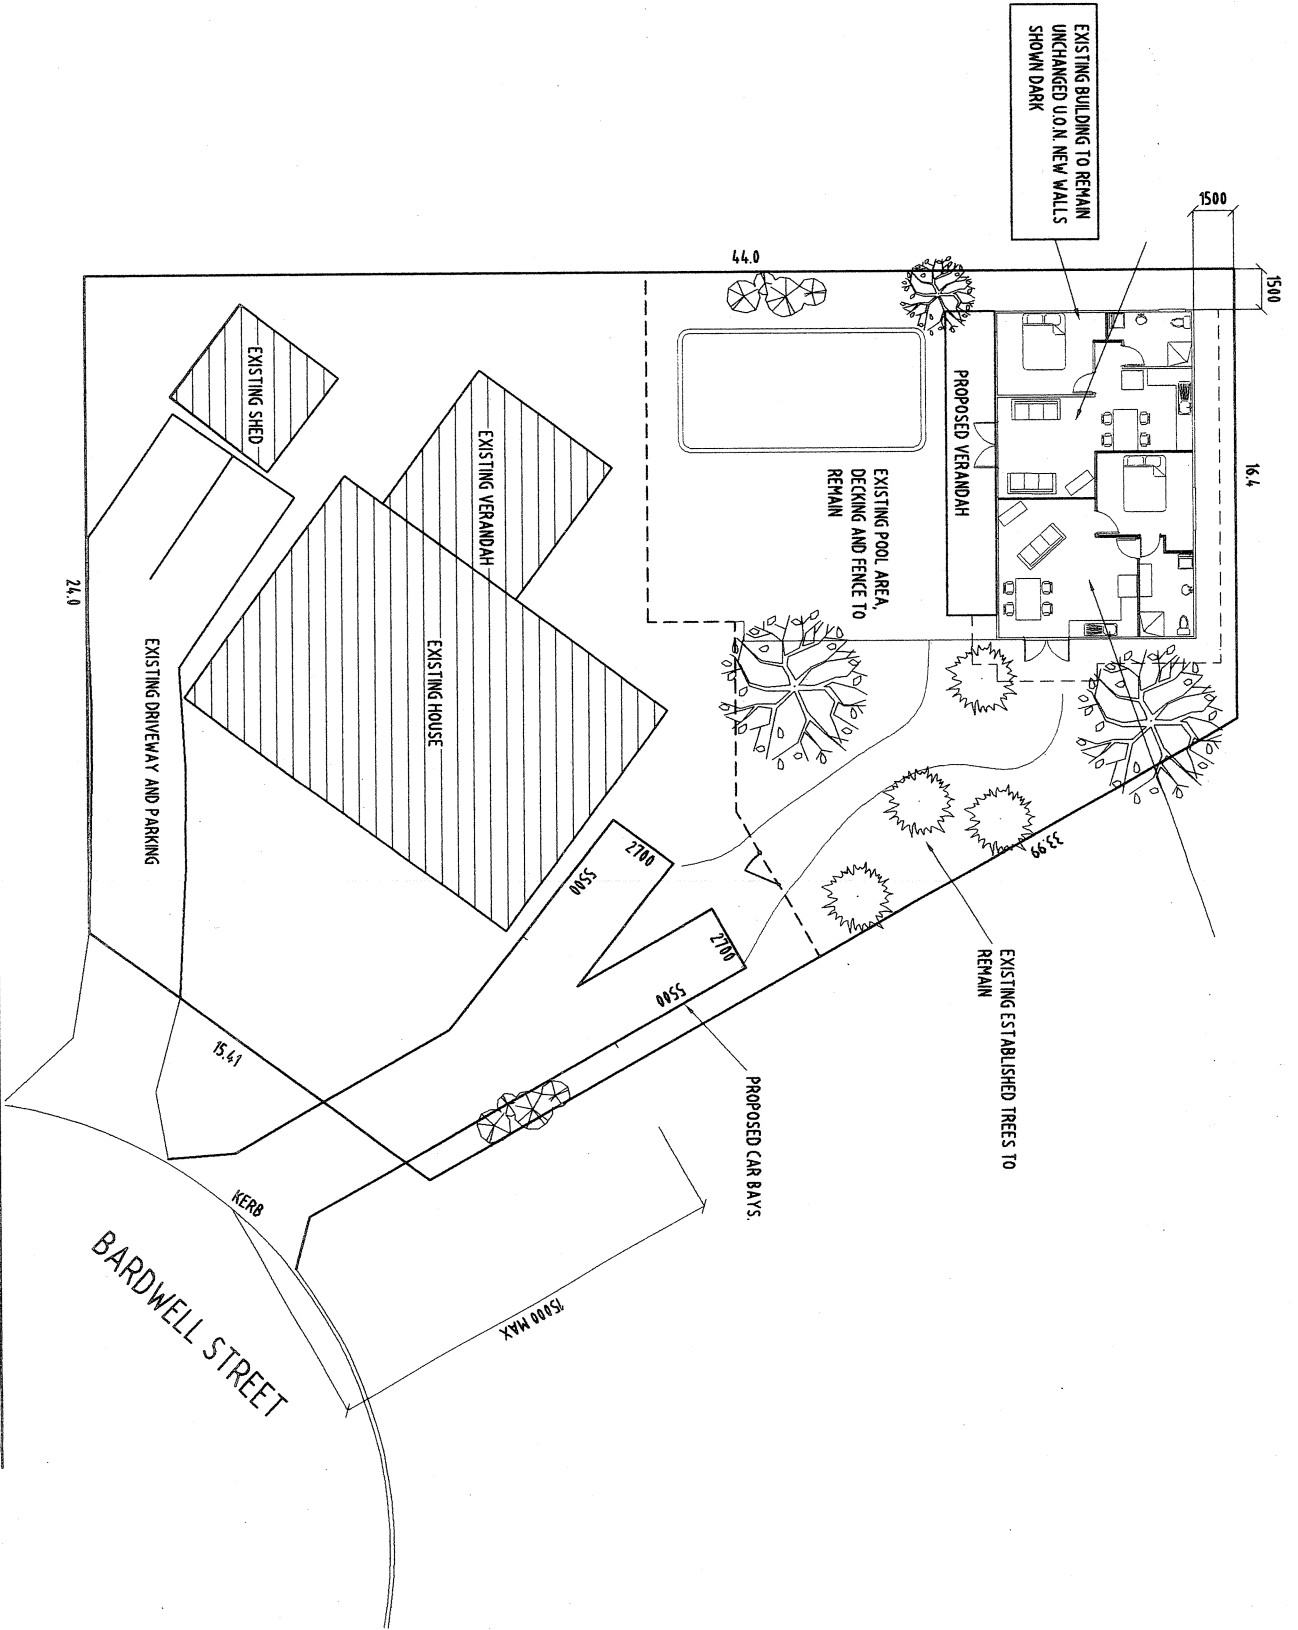

Attachment 1

COUNCIL
Item No. 9.4.2
No. Pages 3

93
2604

1773

28
587

88
1002

11
21

Attachment 2

SITE PLAN

Project: PROPOSED INTERNAL WALLS AND VERANDAH
 LOT 1302, No 12 BARDWELL STREET
 BROOME

Client:	Checked:	Drawn:	Drawing No:	Rev:
Scale: 1:200	DATE 28-02-08	pdf	pdf	0201-A1

building advice
 building design
 drafting solutions
 po box 6321
 broome 6725
 p/f 08 91923169
 poster @ ipg.com.au
 m 0407089851

reliable
 experienced
 building consultants

Attachment 3

ALL WINDOW
WITH SELF
SCREENS &
REGULATI

ORS TO BE EQUIPPED
WITH SELF
SECURITY
WITH POOL SAFETY

- WINDOW AND DOOR SCHEDULE:**
- D1 - DOUBLE 820 DOORS 75% GLASS
 - D2 - DOUBLE 820 DOORS 75% GLASS
 - W1 - 2170W x 1886HT ALUMINIUM SLIDING WINDOW
 - W2 - 1650W x 1886HT ASW
 - W3 - 1570W x 1200HT ASW
 - W4 - 610 x 610 ASW