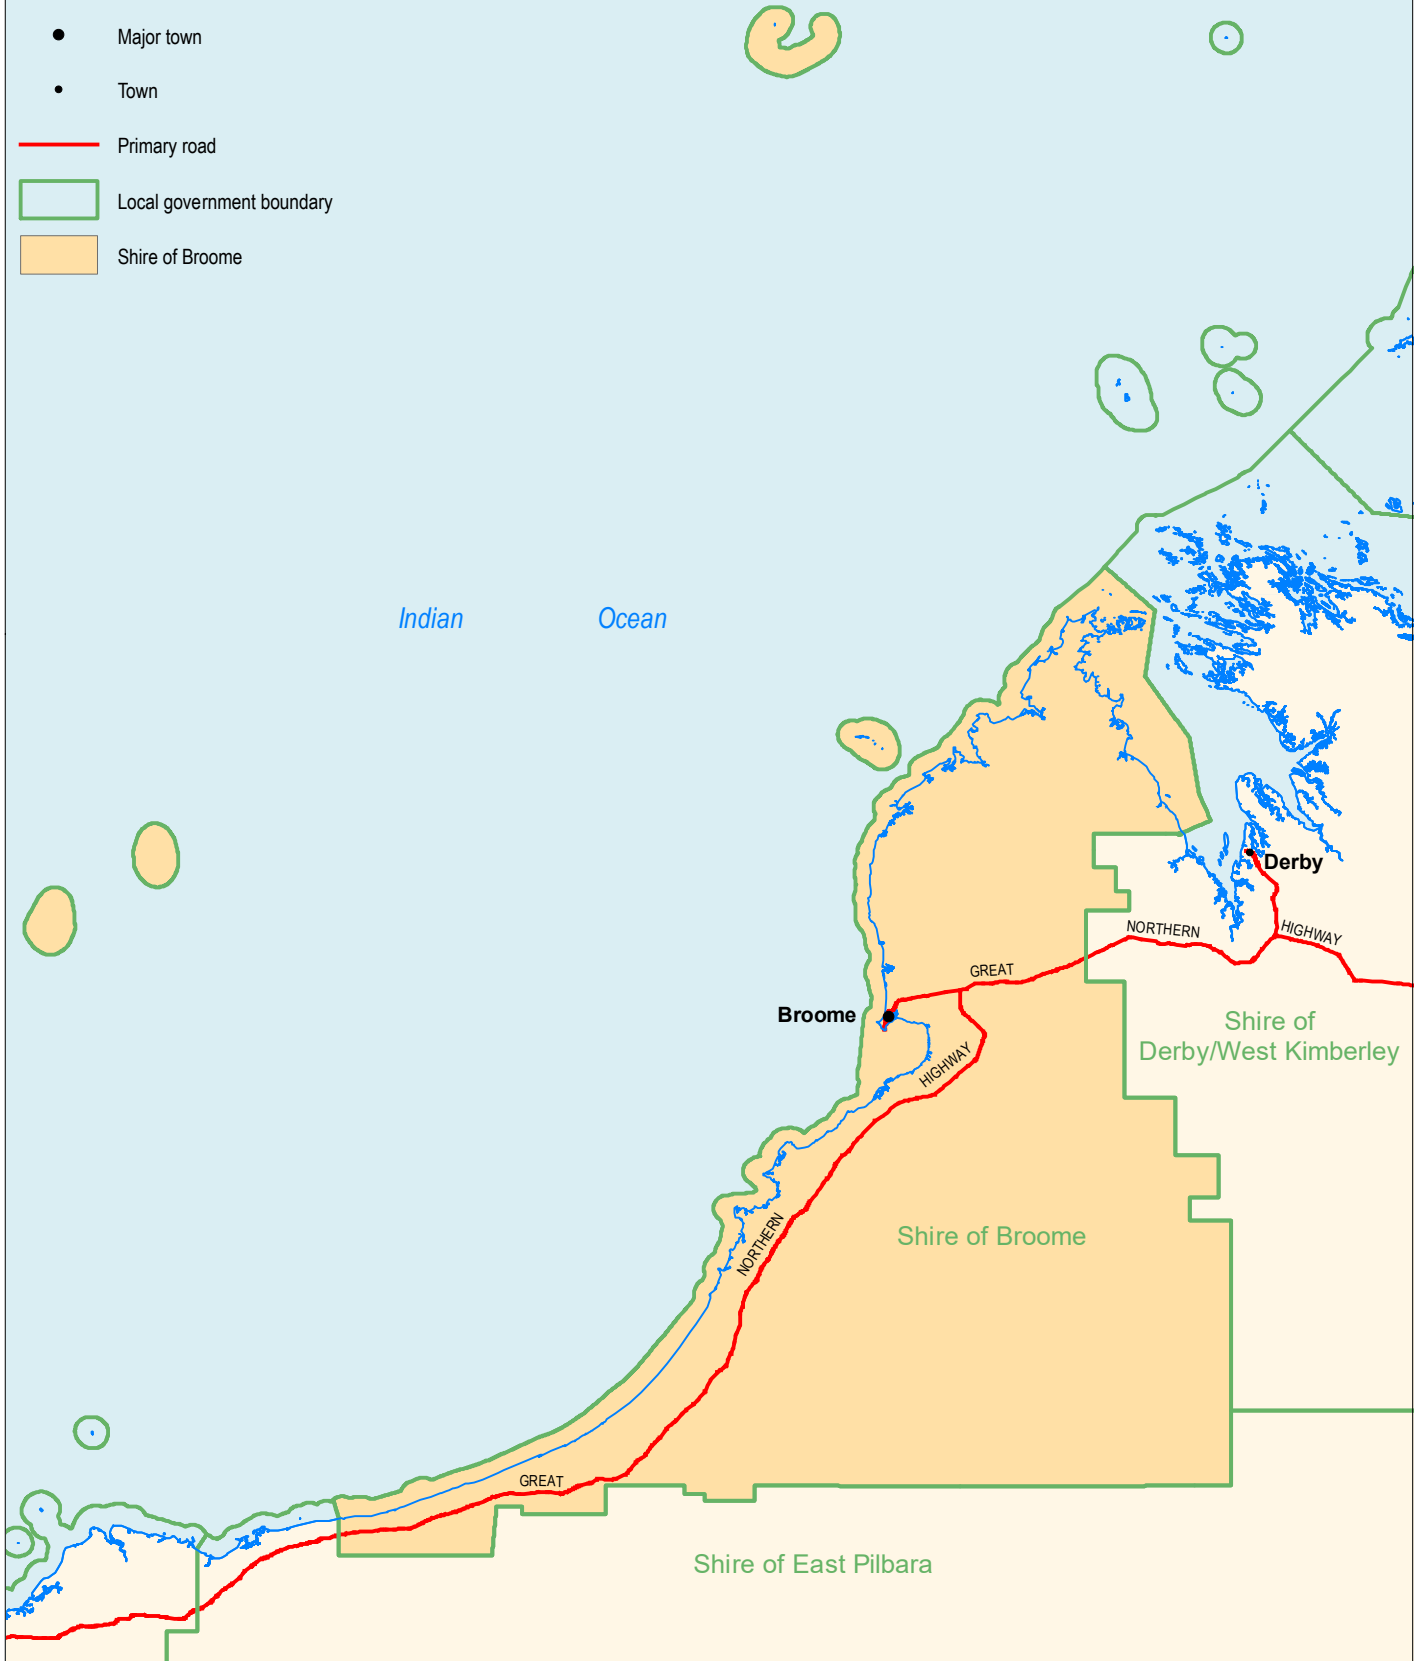

Produced by Data Analytics,
 Department of Planning, Lands and Heritage,
 Copyright © June 2021

\\dopgisfiles\vr\02\i\Products\Kimberley\
 Broome_Shire\
 ShireOf_Broome_A4P.mxd

Base information supplied by
 Western Australian Land Information Authority
 SLIP 1180-2020-1

Legend

- Major town
- Town
- Primary road
- ▭ Local government boundary
- ▭ Shire of Broome

Shire of Broome